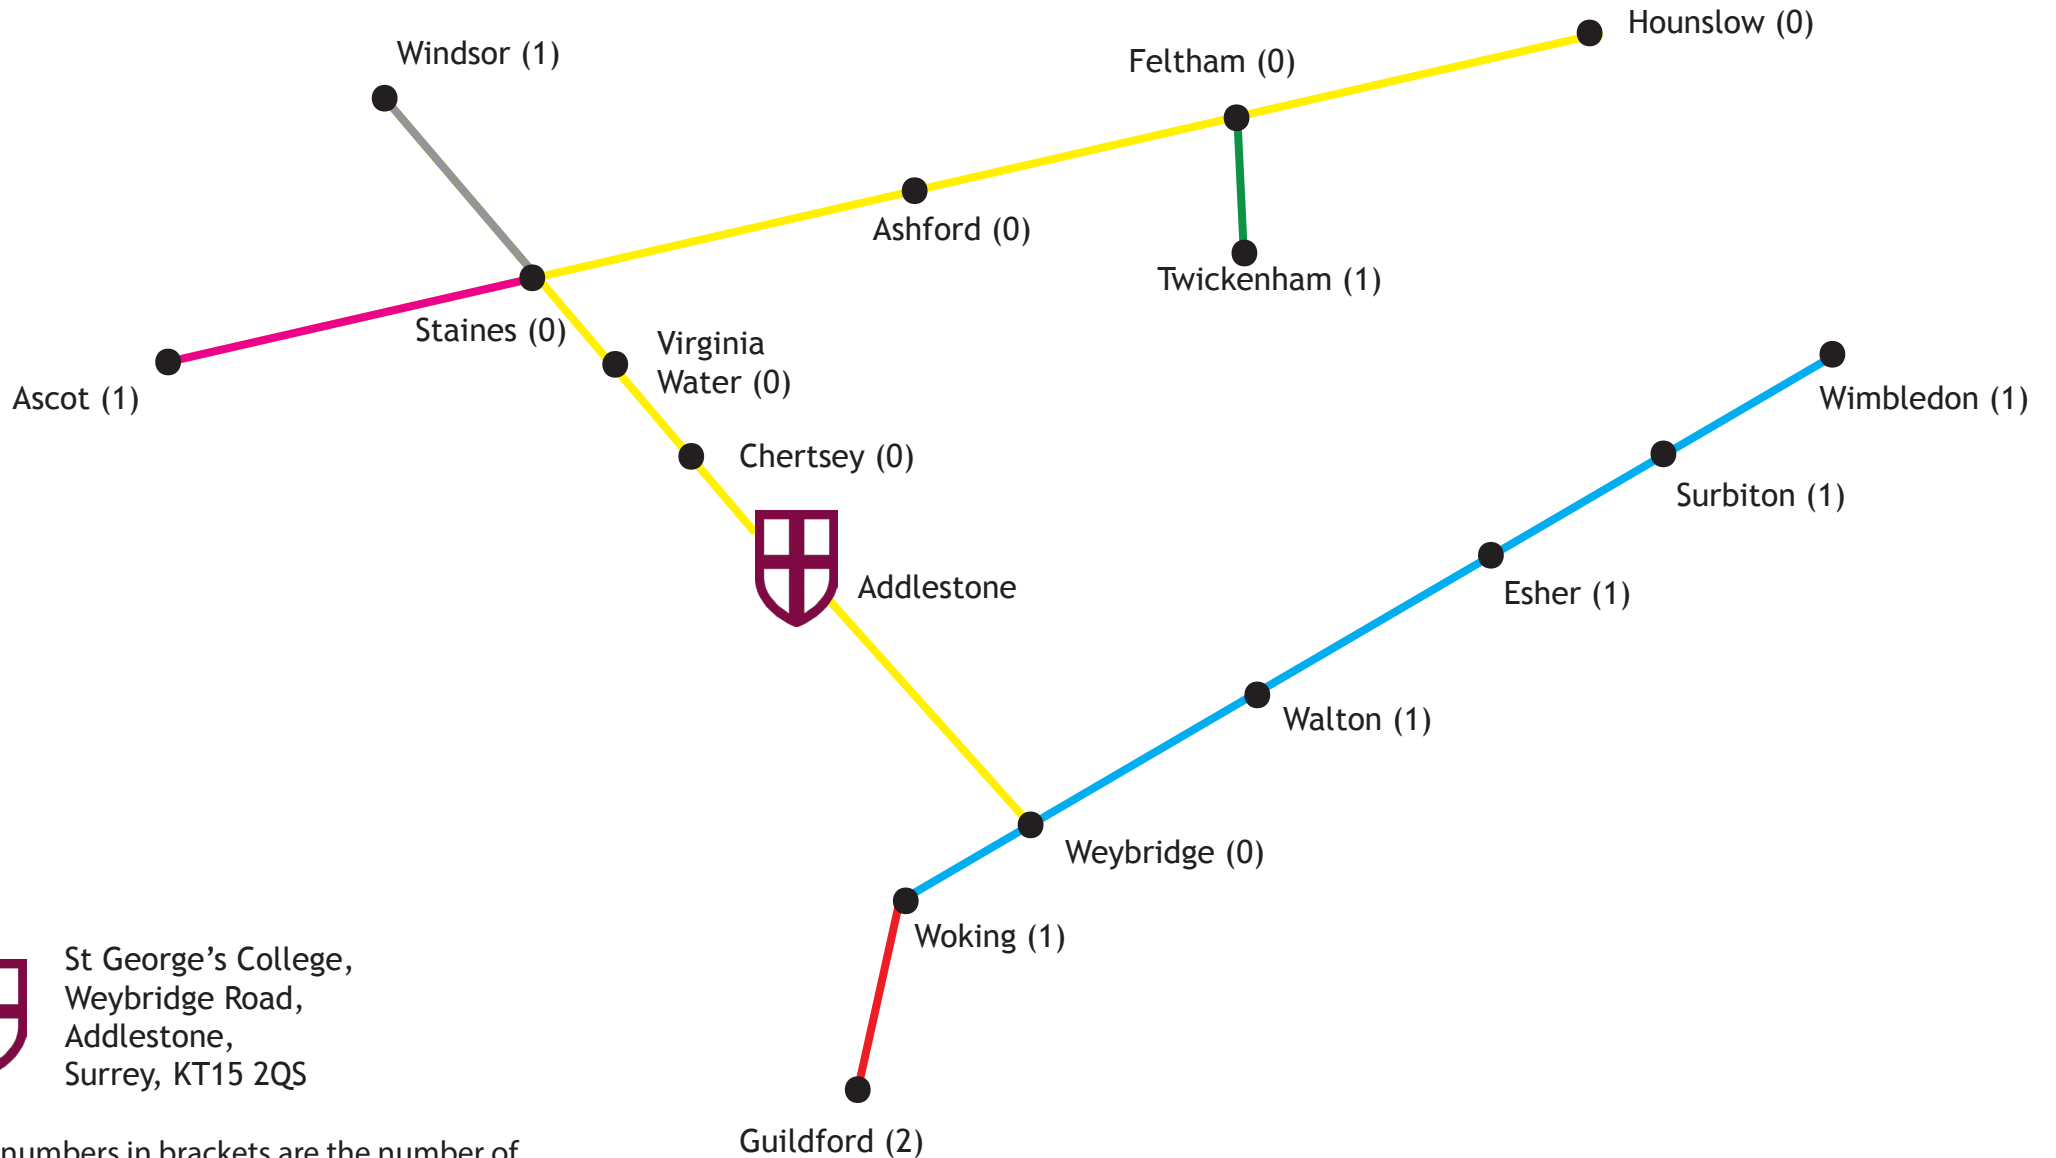

# St George's College, Weybridge, Train Network Map

 St George's College,  
Weybridge Road,  
Addlestone,  
Surrey, KT15 2QS

The numbers in brackets are the number of changes required to reach Addlestone Train Station, which is a 5 minute walk from the College.